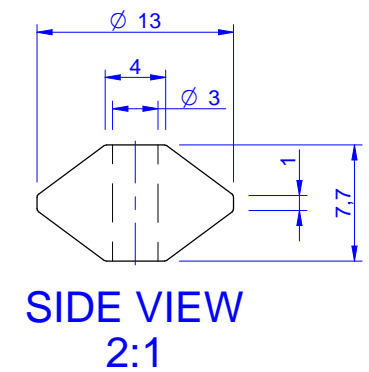

DE-625-17-005
Abacus A5 - Counter