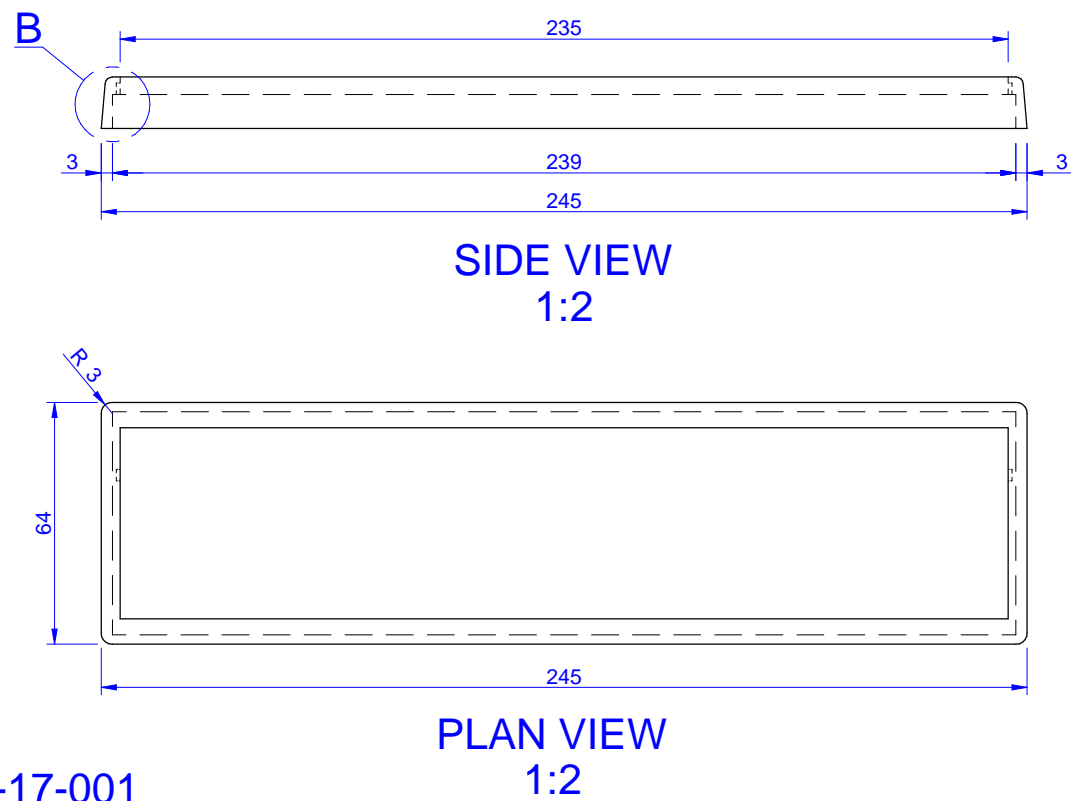

DE-625-17-001
Abacus A1 - Outer Body