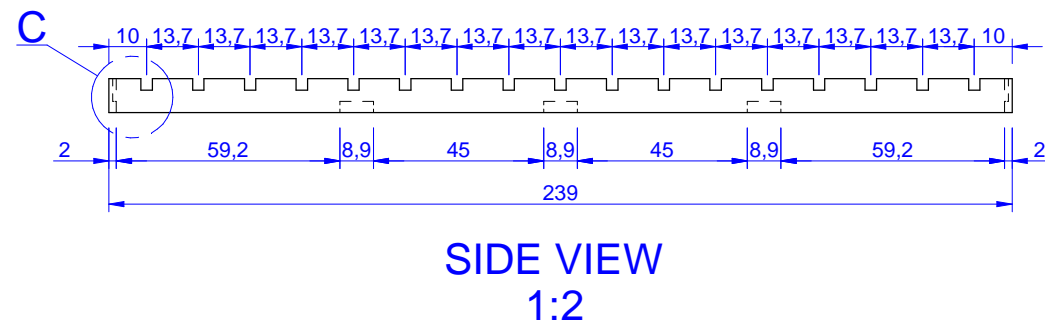

DE-625-17-002
Abacus A2 - Inner Body