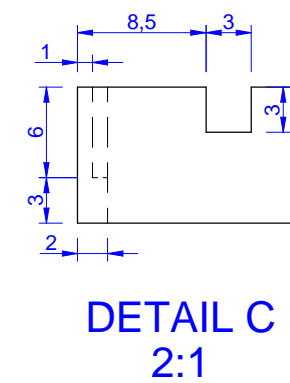

DE-625-17-002
Abacus A2 - Inner Body