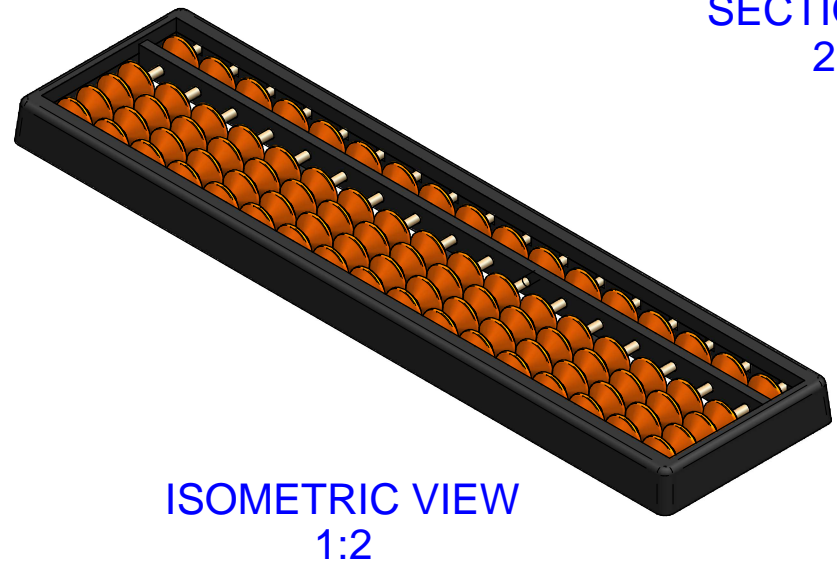

STORYHOUSE
Where reading is fun, fun, fun and lots of fun.
www.storyhouse.co.za
meri@storyhouse.co.za

THIS ENTIRE DOCUMENT AND ALL INFORMATION HEREON IS THE PROPERTY OF 3D CONCEPT DEVELOPERS / DESIGN3D AND SHALL NOT BE REPRODUCED, DUPLICATED OR COPIED IN WHOLE OR IN PART, DISPOSED OF OR MADE AVAILABLE TO ANY OTHER PERSON, FIRM OR CORPORATION OR OTHER WISE USED WITHOUT THE WRITTEN PERMISSION OF 3D CONCEPT DEVELOPERS / DESIGN3D AND MUST BE RETURNED UPON REQUEST.

Design3d

DESIGN3D
Design & Drafting Service
www.design3d.co.za
3d@design3d.co.za
TEL. +27 (0)21 556 7462

REVISION	DRAWN	DATE	DESCRIPTION
0	corrievdn	2013/04/11	
A			
B			
C			
D			
E			
F			

Abacus A STORYHOUSE		
SIZE	DRAWING NUMBER	REVISION
A3	DE-625-17-000 SHEET 1 OF 3	0