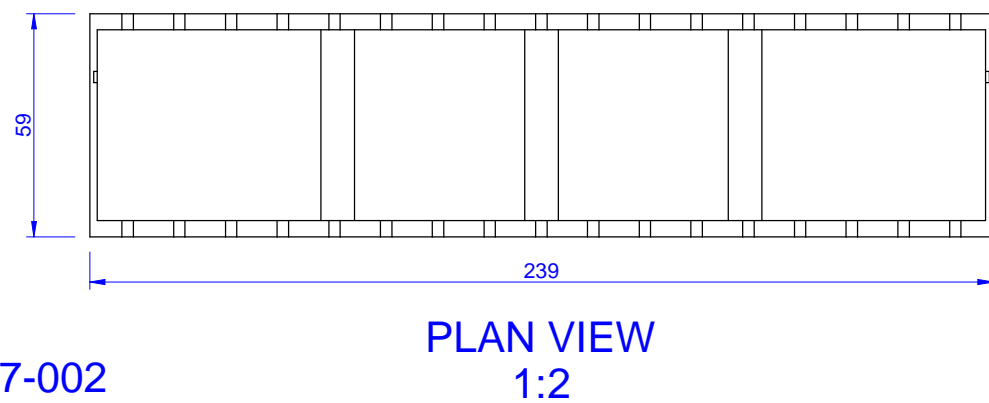

DE-625-17-002
Abacus A2 - Inner Body