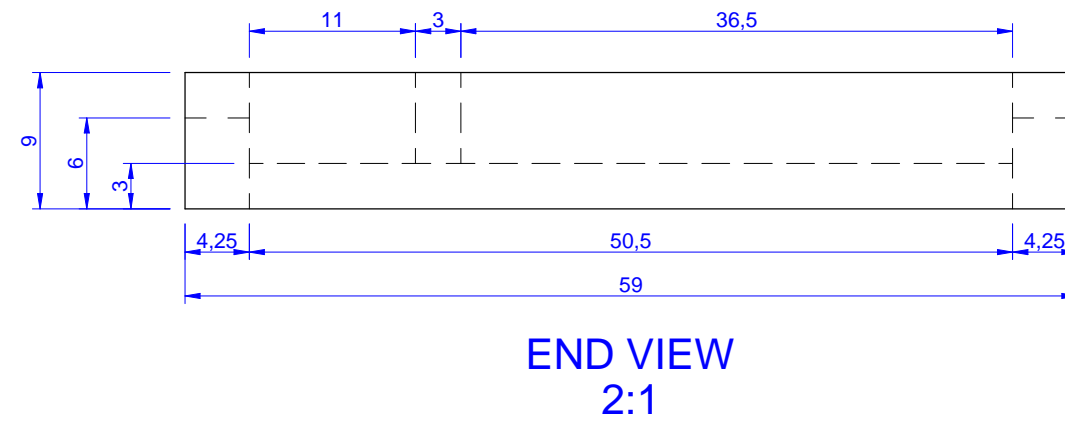

DE-625-17-002
Abacus A2 - Inner Body